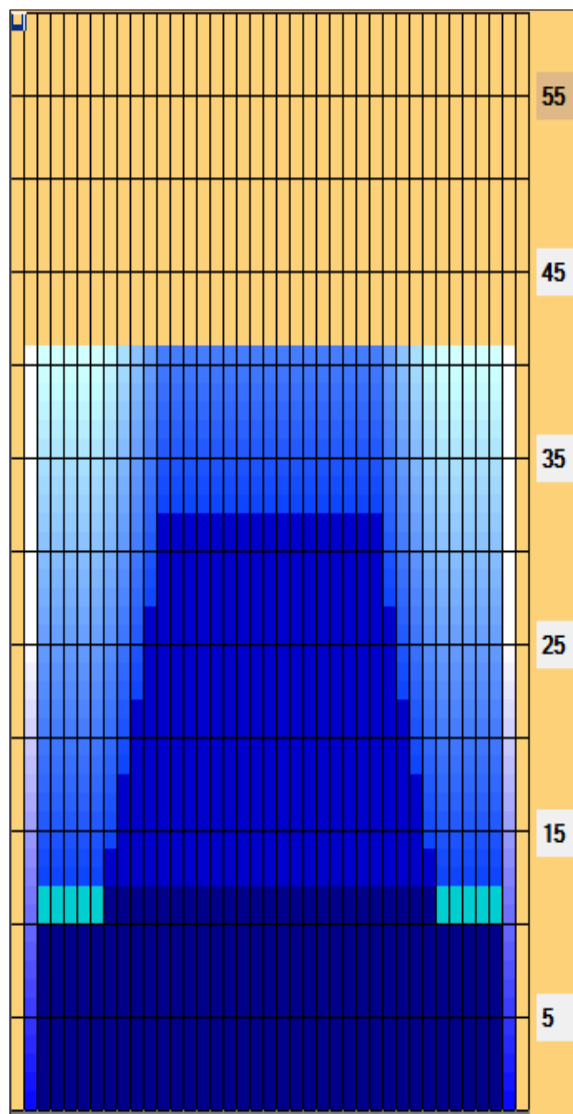

Kevätkisa

YOUR LINES OUR PASSION

Oil Pattern Distance:	41 Feet	Reverse Brush Drop:	41 Feet	Oil Per Board:	50 uL
Forward Oil Total:	10.5 mL	Reverse Oil Total:	14 mL	Volume Oil Total:	24.5 mL
Forward Boards Crossed:	210 Boards	Reverse Boards Crossed:	280 Boards	Total Boards Crossed:	490 Boards

	Start	Stop	Loads	Speed	Crossed	Start	End	Feet	T.Oil
1	3L	3R	3	18	105	0.0	5.1	5.1	5250
2	3L	3R	3	18	105	5.1	12.7	7.6	5250
3	3L	3R	0	18	0	12.7	31.0	18.3	0
4	3L	3R	0	26	0	31.0	36.0	5.0	0
5	3L	3R	0	30	0	36.0	41.0	5.0	0

Navigation: Forward Reverse More

	Start	Stop	Loads	Speed	Crossed	Start	End	Feet	T.Oil
1	2L	2R	0	30	0	41.0	32.0	-9.0	0
2	12L	12R	2	18	34	32.0	26.9	-5.1	1700
3	11L	11R	2	18	38	26.9	21.8	-5.1	1900
4	10L	10R	2	14	42	21.8	17.9	-3.9	2100
5	9L	9R	2	14	46	17.9	14.0	-3.9	2300
6	8L	8R	2	14	50	14.0	10.1	-3.9	2500
7	3L	3R	2	14	70	10.1	6.2	-3.9	3500
8	3L	3R	0	10	0	6.2	0.0	-6.2	0

Navigation: Forward Reverse More

Conditioner:
Prodigy

TransferType:
Transfer Brush

Forward

Reverse

Combined

Buff